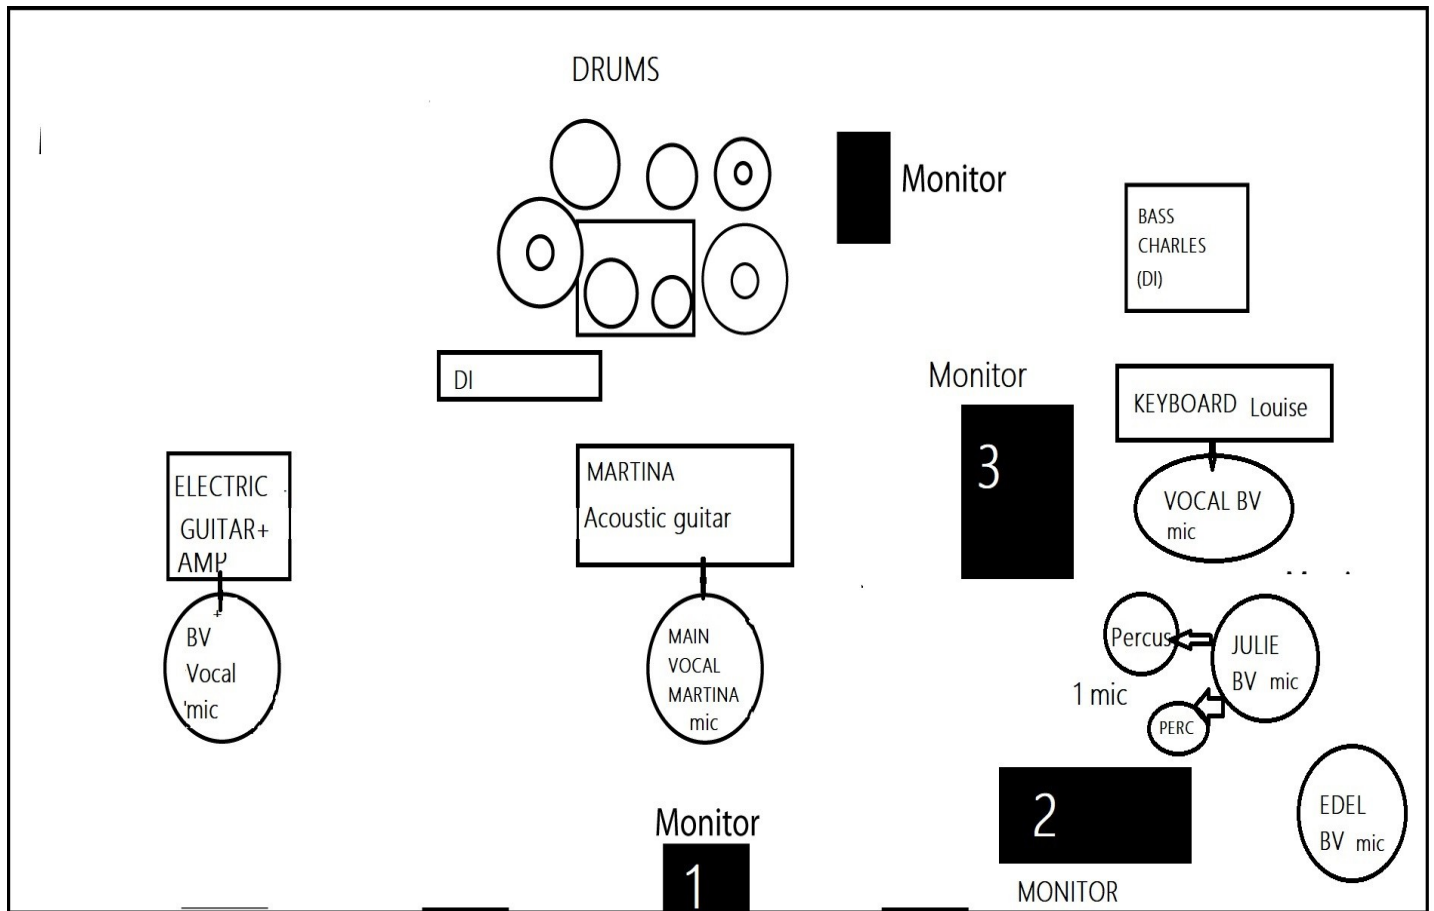

STAGE PLAN

Monitor mix 1: for Martina main vocals

Monitor mix 4:

Monitor mix 2: for Julie and Edel backing vocals

Monitor mix 3: for keyboard & backing vocal mic

INPUT LIST

Microphones: 1 Vocal mics for main vocal
 4 Vocal mics for backing singers
 1 Mic for percussion

DI. : For acoustic guitar
 Keyboard
 Drums